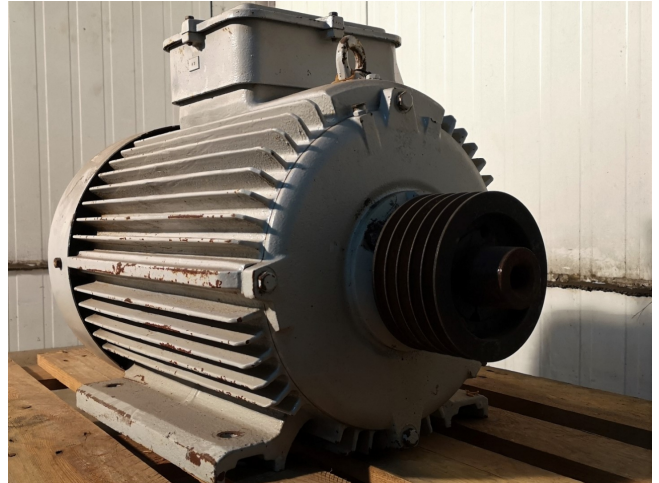

## Rotor XF200LK04

### Specifications

Marque	Rotor
Type	XF200LK04
kW	30
RPM	1465
Size & Weight	750x420x520 mm (LxWxH)
50 Hz / 60 Hz	50
Stock	1

#### Used Rotor XF200LK04

Used Rotor XF200LK04 electric motor with 30 kW and 1465 RPM at 50 Hz. Sizes: 750x420x520 mm (LxWxH). Weight: 284 kg.